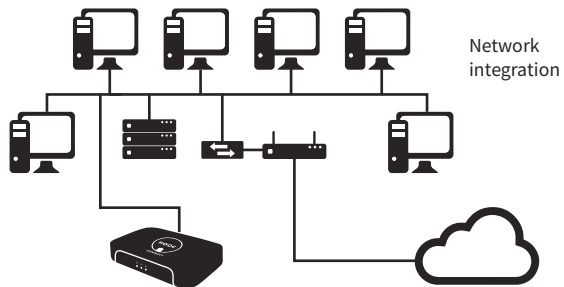

GB

STEP 1

Connect network cable and power supply.
Wait for 60 seconds!

GB

STEP 2

Ready

Fail

BLINK CODE

WHITE FLASHING
 ○○○○○○
 WHITE PERMANENT
 ●●●●●●
 WHITE PERMANENT
 ●●●●●●

LED-Power
 LED-Uplink
 LED-Status

Go to STEP 3

www.hooc.ch/connect/fail

GB

STEP 3

[www.hooc.ch /connect](http://www.hooc.ch/connect)

Login

Add Site

Link HOOC Connect

Serialnumber

HOOC Connect T Technical Data

Supply	Supply voltage	5 VDC
	Power consumption*	max. 1.65 W
	Current consumption*	330 mA
Enclosure	IP 20	
Safety class	II	
Temperature	Operation	0 °C to +45°C
	Storage	-25 °C to +55°C
Design	Dimensions	30 x 150 x 100 mm (HxWxD)
Network	The IP address is received from the DHCP server.	
	Permanent static address for service.	IP: 172.17.17.17
		Subnet: 255.255.255.0