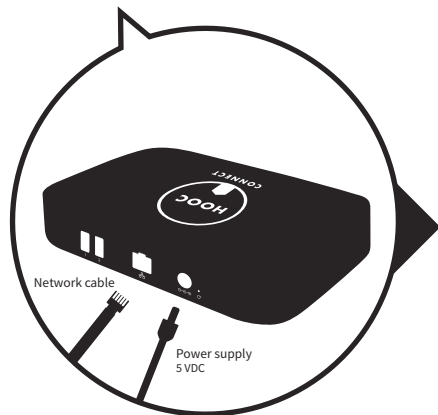

GB

STEP 1

Connect network cable and power supply.
Wait for 60 seconds!

GB

STEP 2

Ready

Fail

BLINK CODE

Add Site

Link HOOC Connect

Serialnumber

HOOC Connect T Technical Data

Supply	Supply voltage	5 VDC
	Power consumption*	max. 1.65 W
	Current consumption*	330 mA
Enclosure	IP 20	
Safety class	II	
Temperature	Operation	0 °C to +45°C
	Storage	-25 °C to +55°C
Design	Dimensions	30 x 150 x 100 mm (HxWxD)
Network	The IP address is received from the DHCP server.	
	Permanent static address for service.	IP: 172.17.17.17
		Subnet: 255.255.255.0